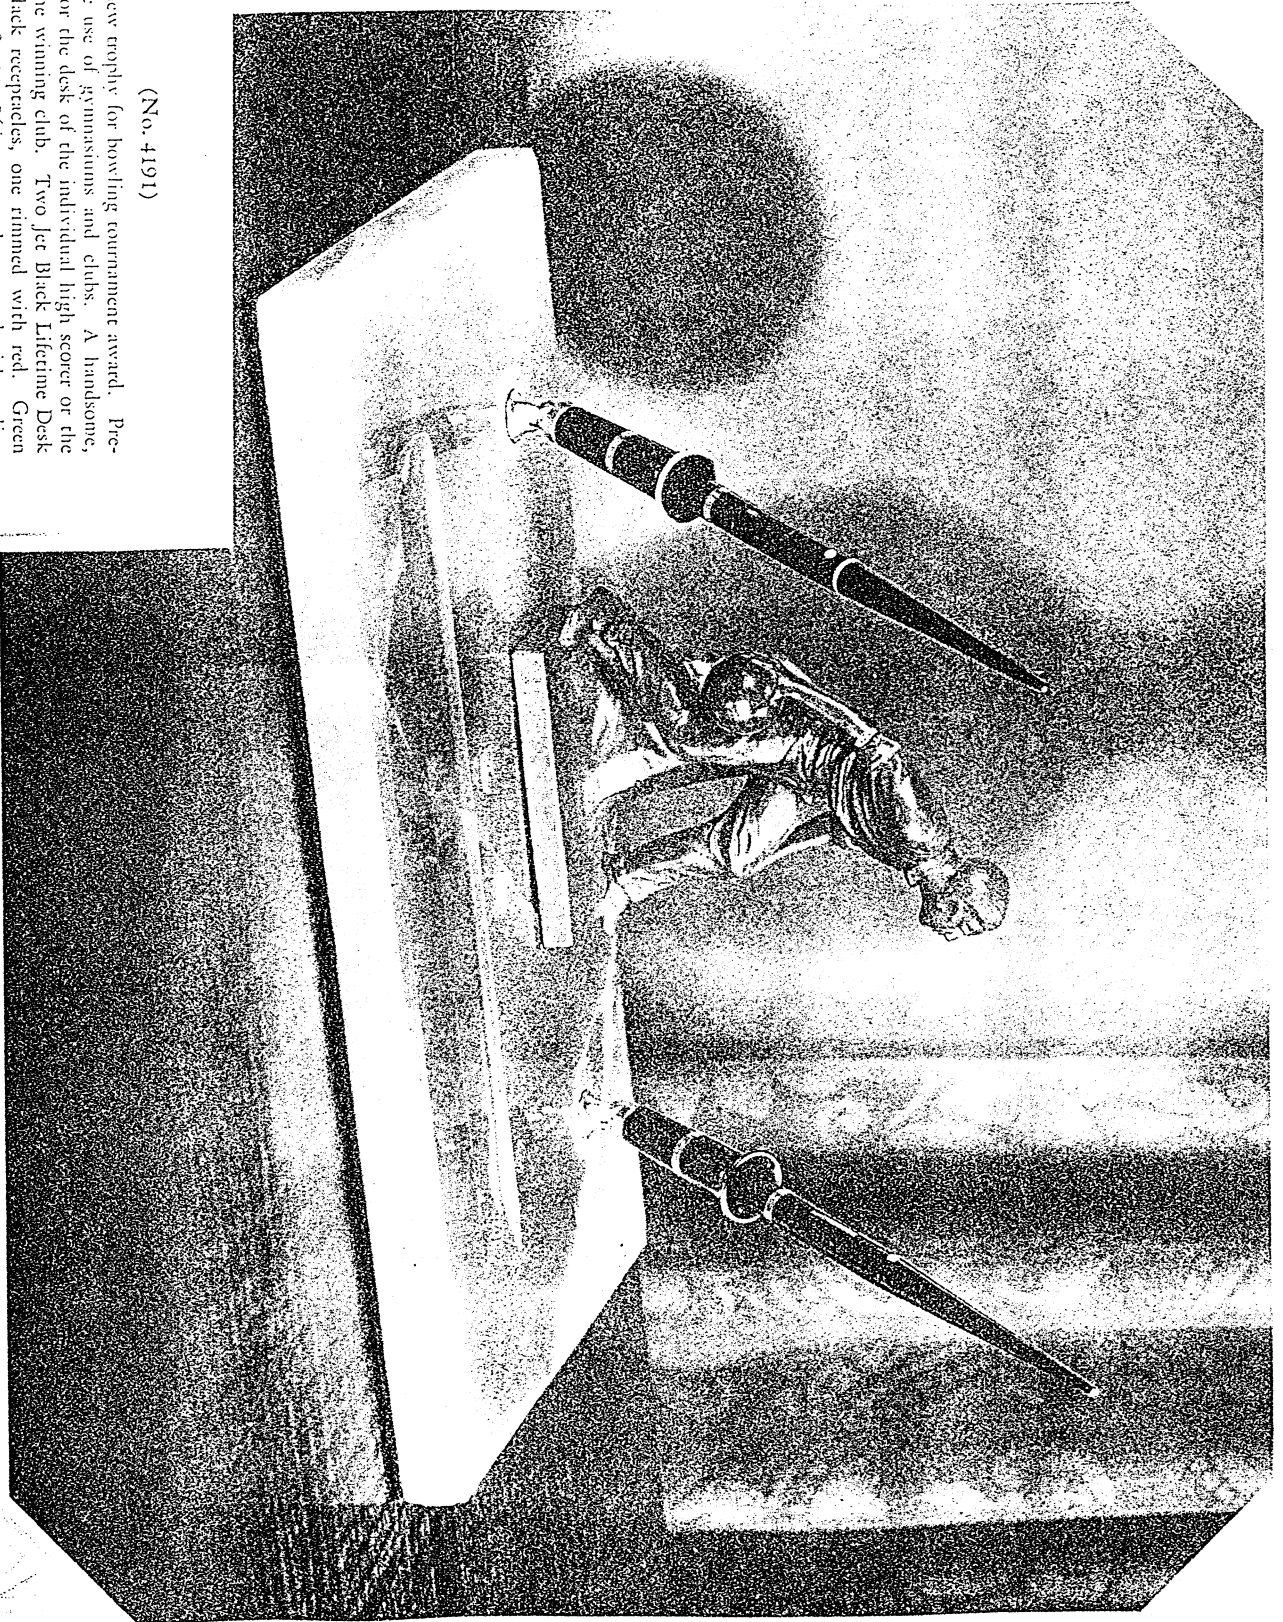

(No. 4191)

THE modern, new trophy for bowling tournament award. Presented for the use of gymnasiums and clubs. A handsome, practical award for the desk of the individual high scorer or the living room of the winning club. Two Jet Black Lifetime Desk Fountain-pens, black receptacles, one rimmed with red. Green Brazilian Onyx base, 8 x 14 x $\frac{7}{8}$ in., grooved, mounted with sterling silver nameplate for engraving. Bowling figure, $5\frac{7}{8}$ in. high.

Bronze, List price $70